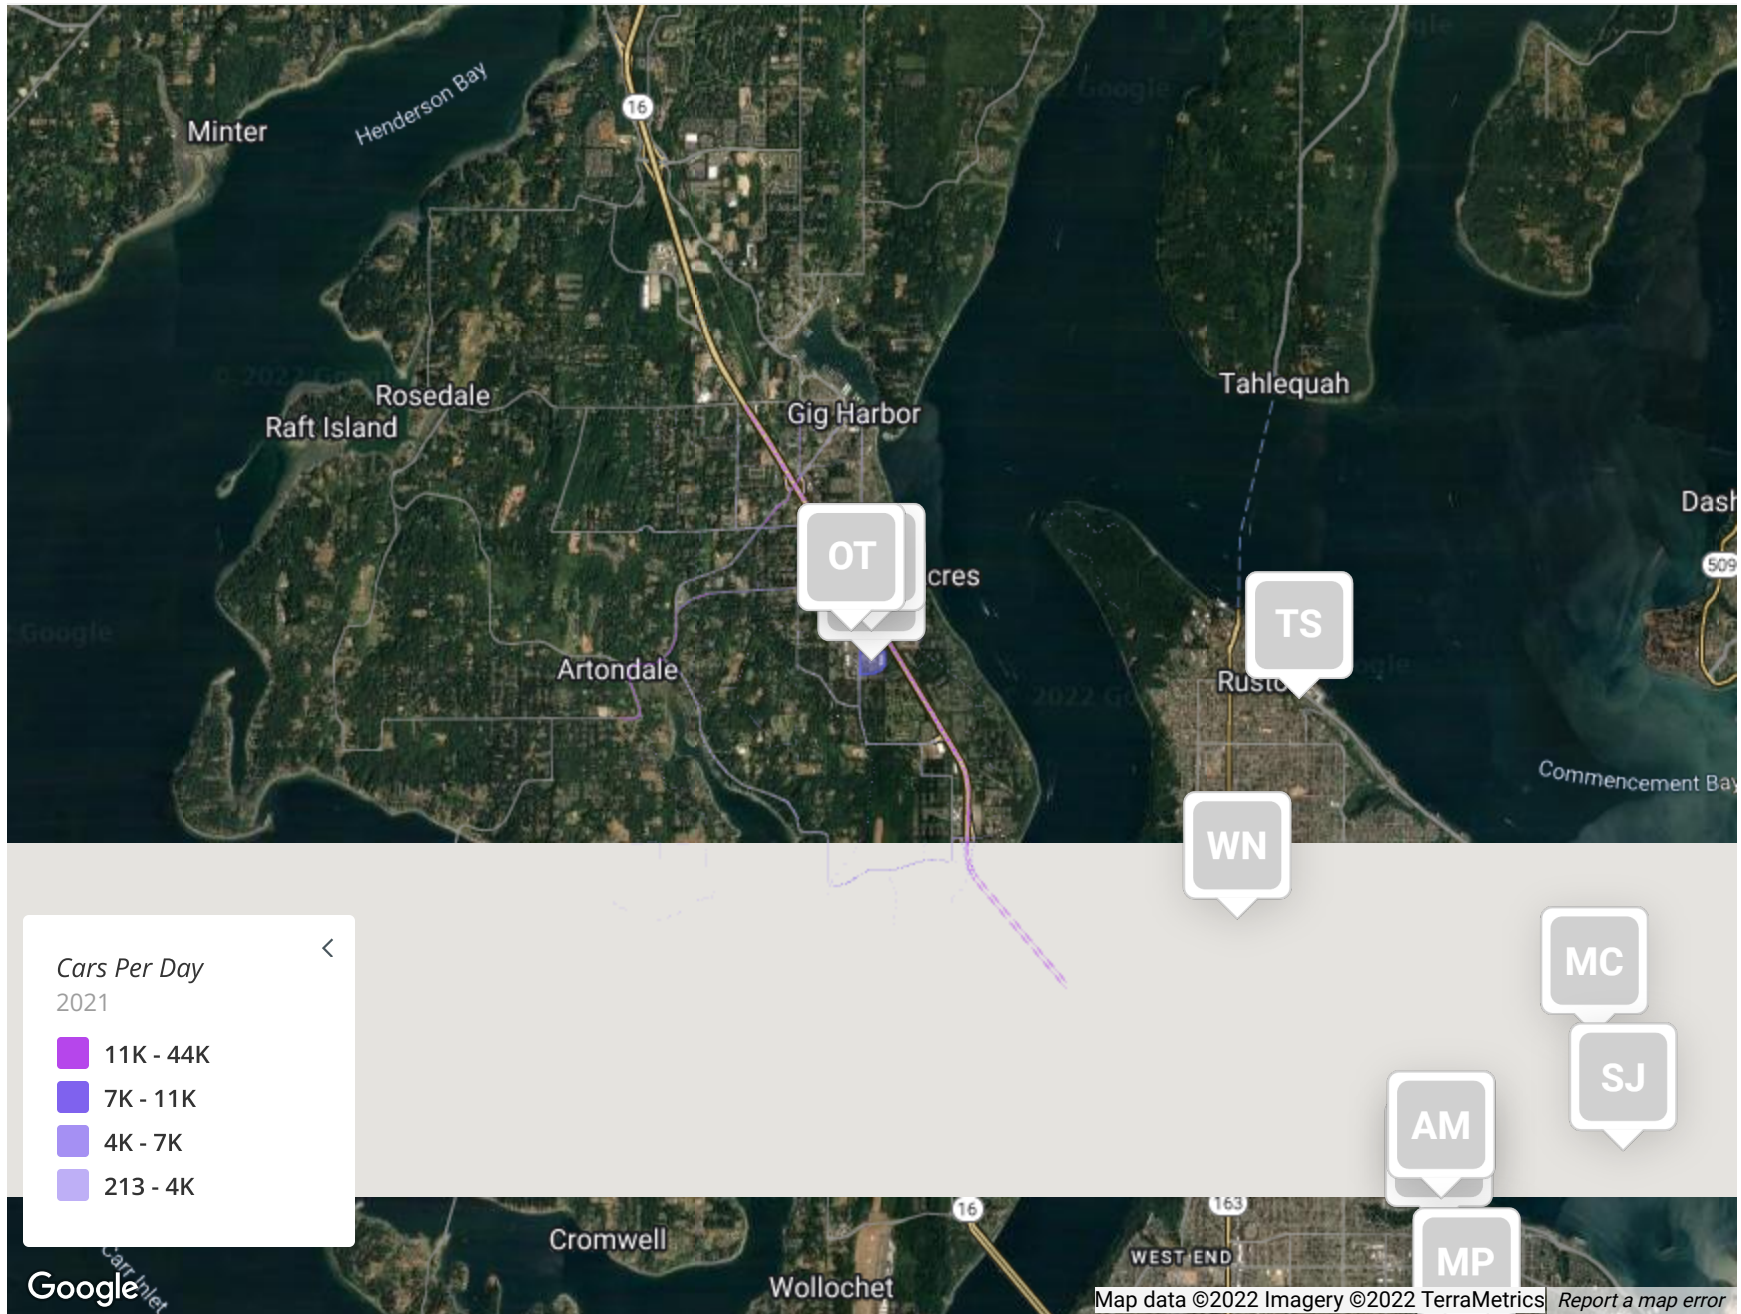

Market Landscape