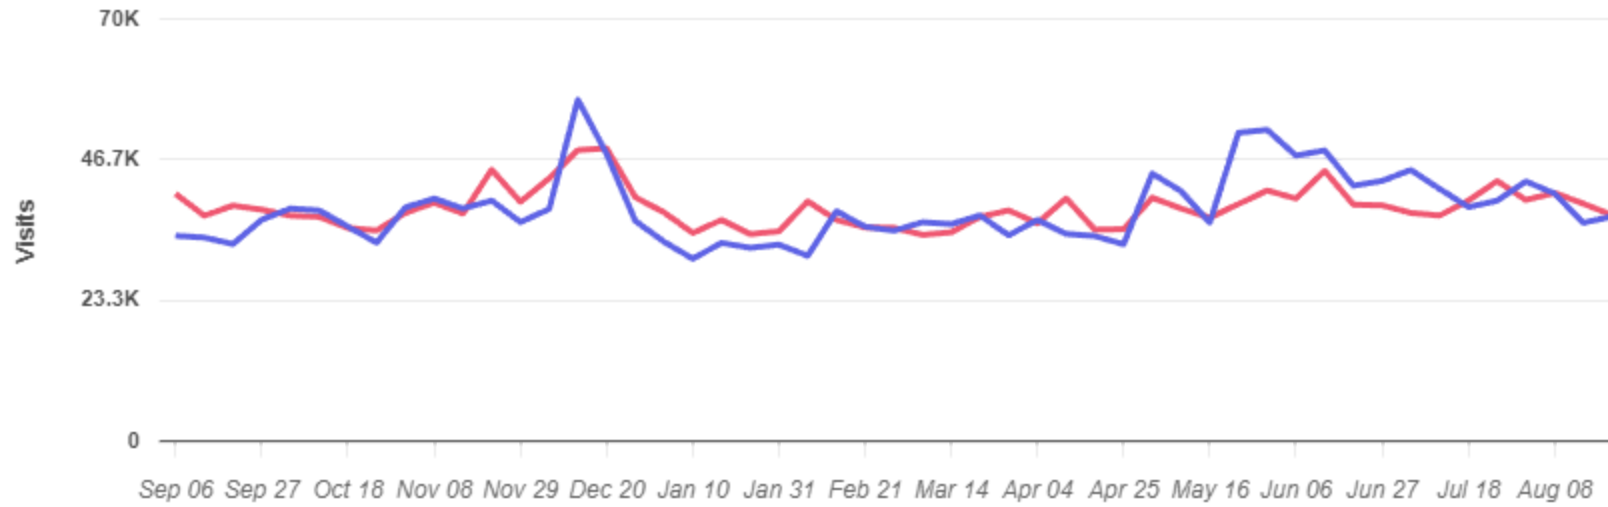

## Visits Trend

### Point Fosdick Square

4831 Point Fosdick Dr NW, Gi...

Metric:

Visits

Aggregation:

Weekly

## Daily Visits