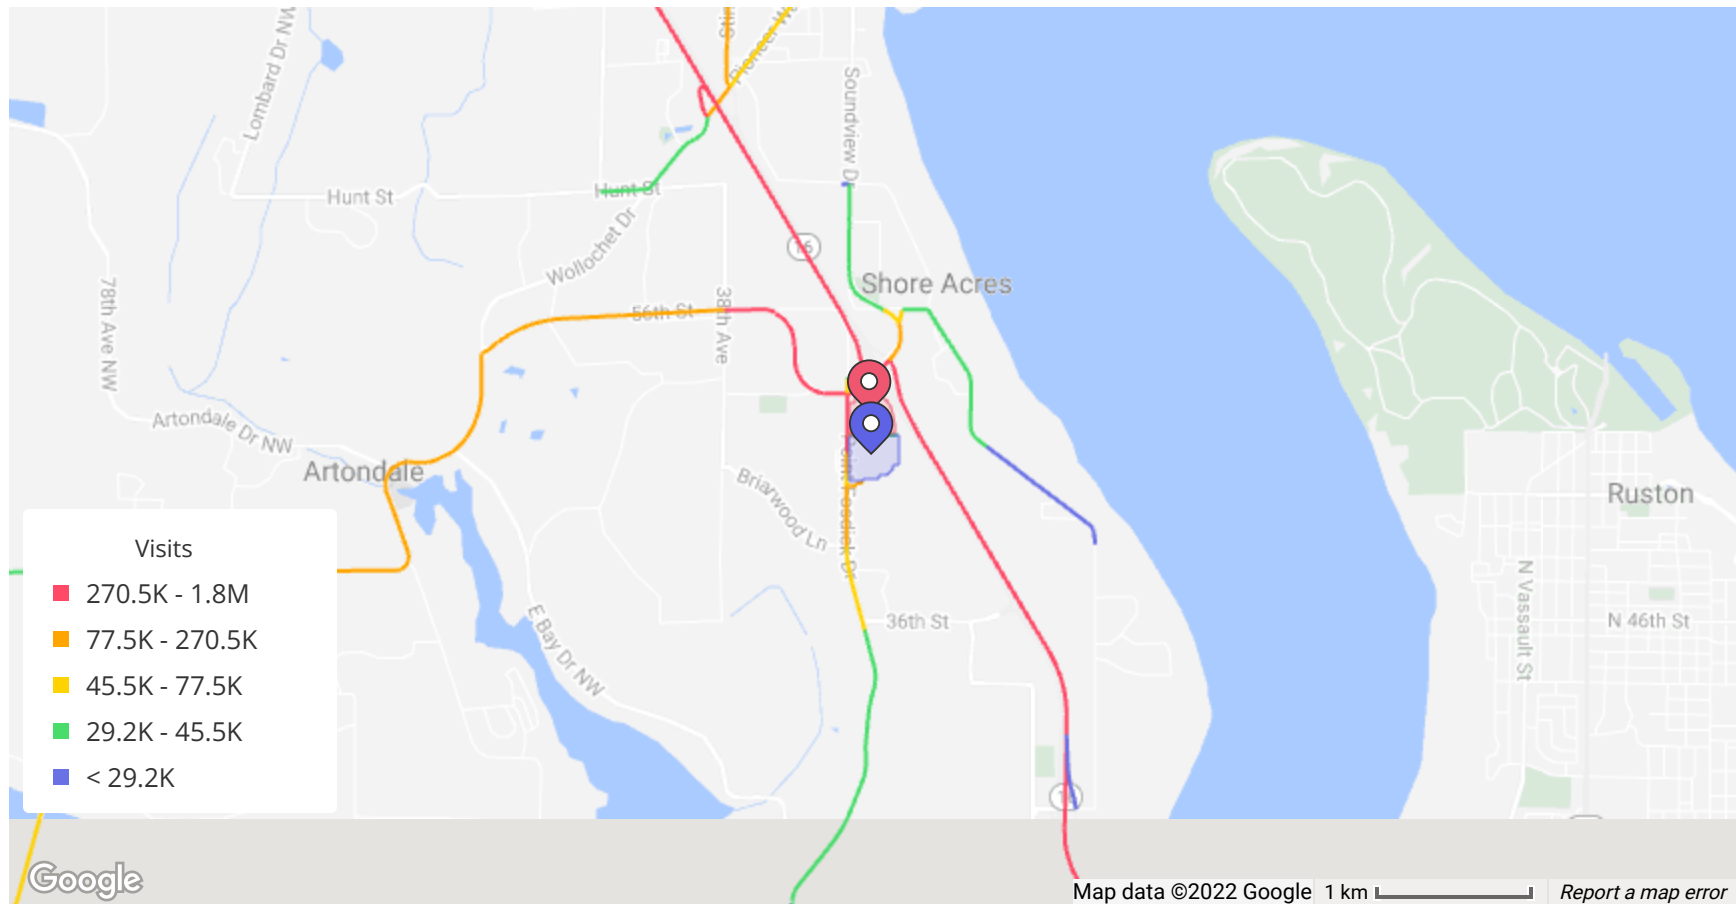

## Favorite Places

Category:

Min. Visits:

All Categories ▾

1

Uptown Gig Harbor / Pt Fosdick Dr NW, Gig Har...				Point Fosdick Square / Point Fosdick Dr NW, Gig...			
Rank	Name	Distance	Visitors	Rank	Name	Distance	Visitors
1	Tacoma Mall / 4502 S St...	7.6 mi	200.8K (57.6%)	1	Uptown Gig Harbor Sh...	0.2 mi	168.6K (59.7%)
2	Seattle-Tacoma Interna...	16.3 mi	196.9K (56.5%)	2	Seattle-Tacoma Intern...	16.2 mi	156.9K (55.5%)
3	Point Fosdick Square / ...	0.2 mi	163.3K (46.8%)	3	Tacoma Mall / 4502 S S...	7.7 mi	149.5K (52.9%)
4	Gig Harbor North / 114...	4.4 mi	158.3K (45.4%)	4	Gig Harbor North / 114...	4.2 mi	142K (50.3%)
5	Olympic Towne Center ...	0.4 mi	140K (40.2%)	5	Olympic Towne Center ...	0.3 mi	125.7K (44.5%)

## Visitor Journey - Routes

Property:

**Uptown Gig Harbor / Pt Fosdi...**

Journey Direction:

**To Property**

From Property

To protect individual privacy, the beginning points shown for each route are approximations and do not represent actual home locations. [Learn more](#)

Dismiss

To protect individual privacy, the beginning points shown for each route are approximations and do not represent actual home locations. [Learn more](#)

## Daily Visits