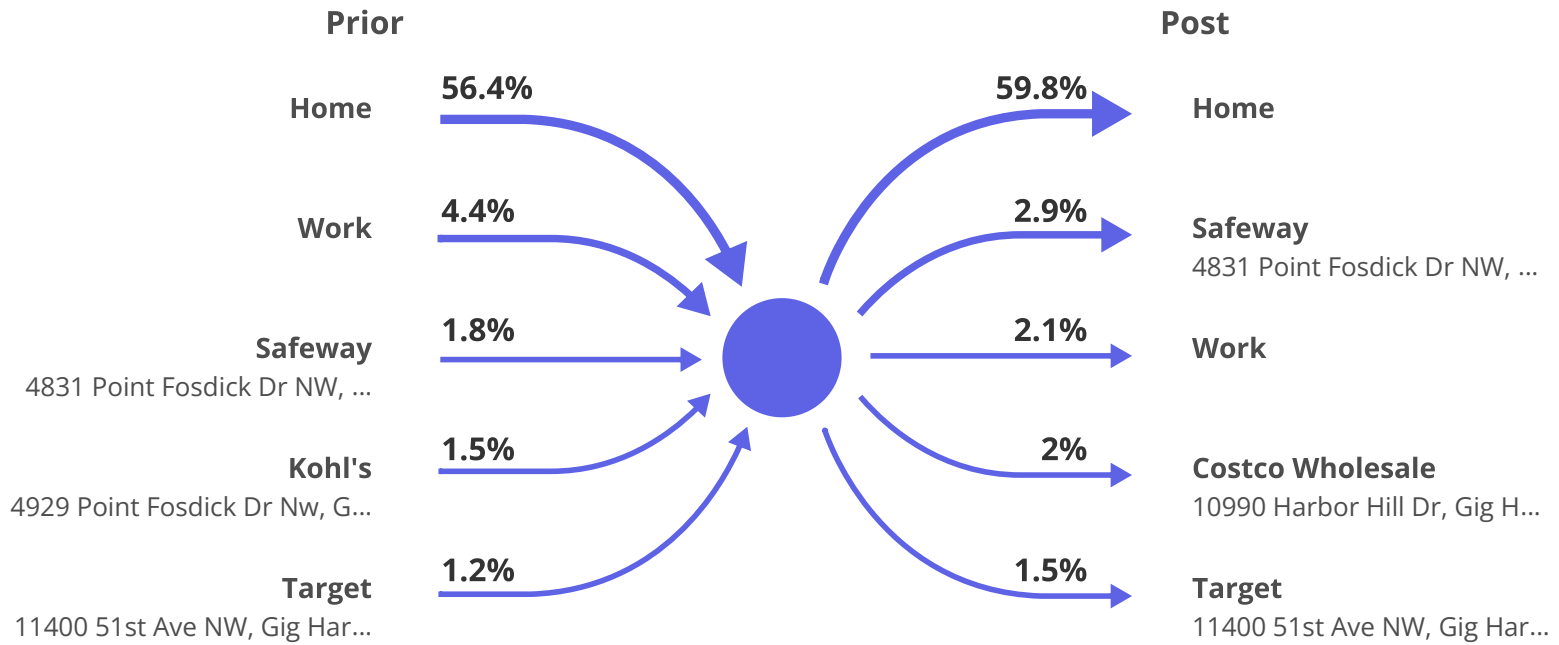

## Favorite Places

Category:

Min. Visits:

All Categories ▾

1

Uptown Gig Harbor / Pt Fosdick Dr NW, Gig Har...				Point Fosdick Square / Point Fosdick Dr NW, Gig...			
Rank	Name	Distance	Visitors	Rank	Name	Distance	Visitors
1	Tacoma Mall / 4502 S St...	7.6 mi	200.8K (57.6%)	1	Uptown Gig Harbor Sh...	0.2 mi	168.6K (59.7%)
2	Seattle-Tacoma Interna...	16.3 mi	196.9K (56.5%)	2	Seattle-Tacoma Intern...	16.2 mi	156.9K (55.5%)
3	Point Fosdick Square / ...	0.2 mi	163.3K (46.8%)	3	Tacoma Mall / 4502 S S...	7.7 mi	149.5K (52.9%)
4	Gig Harbor North / 114...	4.4 mi	158.3K (45.4%)	4	Gig Harbor North / 114...	4.2 mi	142K (50.3%)
5	Olympic Towne Center ...	0.4 mi	140K (40.2%)	5	Olympic Towne Center ...	0.3 mi	125.7K (44.5%)

# Visitor Journey

Property:

Uptown Gig Harbor / Pt Fosdi...

Show by:

- Location**
- Category
- Category Group

Show Home/Work:

## Visitor Journey - Routes

Property:

**Uptown Gig Harbor / Pt Fosdi...**

Journey Direction:

**To Property**

From Property

To protect individual privacy, the beginning points shown for each route are approximations and do not represent actual home locations. [Learn more](#)

Dismiss

To protect individual privacy, the beginning points shown for each route are approximations and do not represent actual home locations. [Learn more](#)